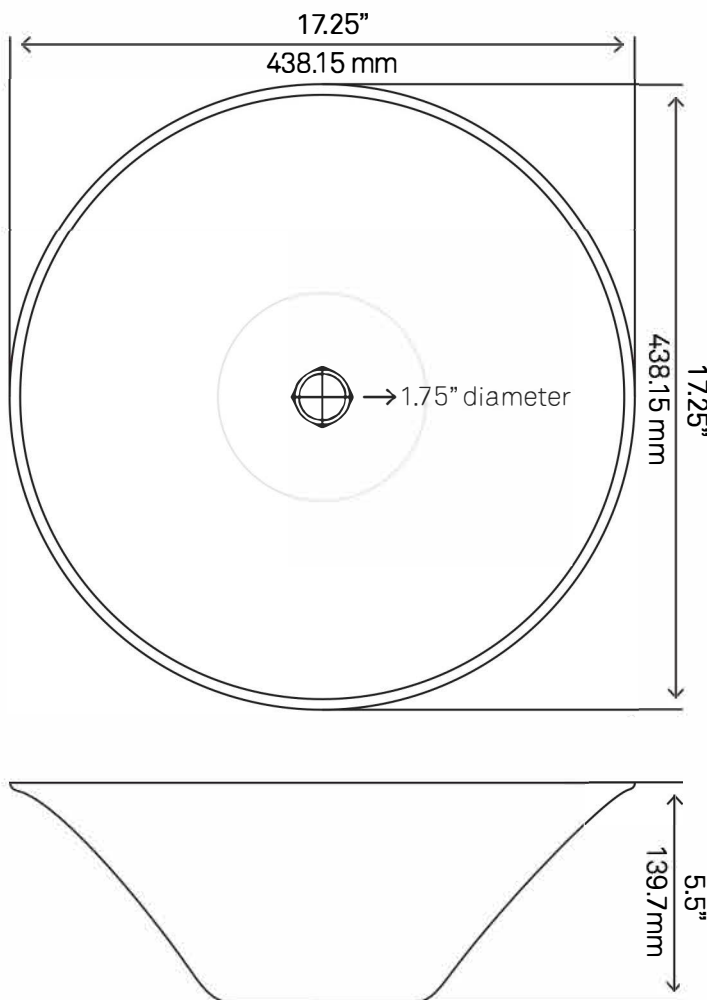

NOHP-G19012 CREDERE Artsy Glass Vessel Bathroom Sink

Requested By:

Specific Features:

STANDARD SPECIFICATIONS:

- Thick tempered glass vessel sink
- Artisan painted silver, black and blue tones
- High tempered glass
- Stain and scratch resistant inside
- Textured painted outside; polished inside
- Inner dimensions: 16.25" x 5"
- Above counter installation
- Standard U.S. plumbing connection
- Novatto faucet sold separately

Novatto Inc
TOLL FREE 844.404.4242
www.NovattoInc.com

PUD-CH-MR Vessel Sink Pop-Up Drain and Mounting Ring, Chrome

Requested By: _____

Specific Features: _____

STANDARD SPECIFICATIONS:

- Clicker pop-up vessel sink drain and mounting ring
- Chrome finish
- Solid brass construction
- Includes rubber seals and fastener for installation
- 9-inches total pop-up length
- Fits any standard 1.75-inch drain opening
- cUPC