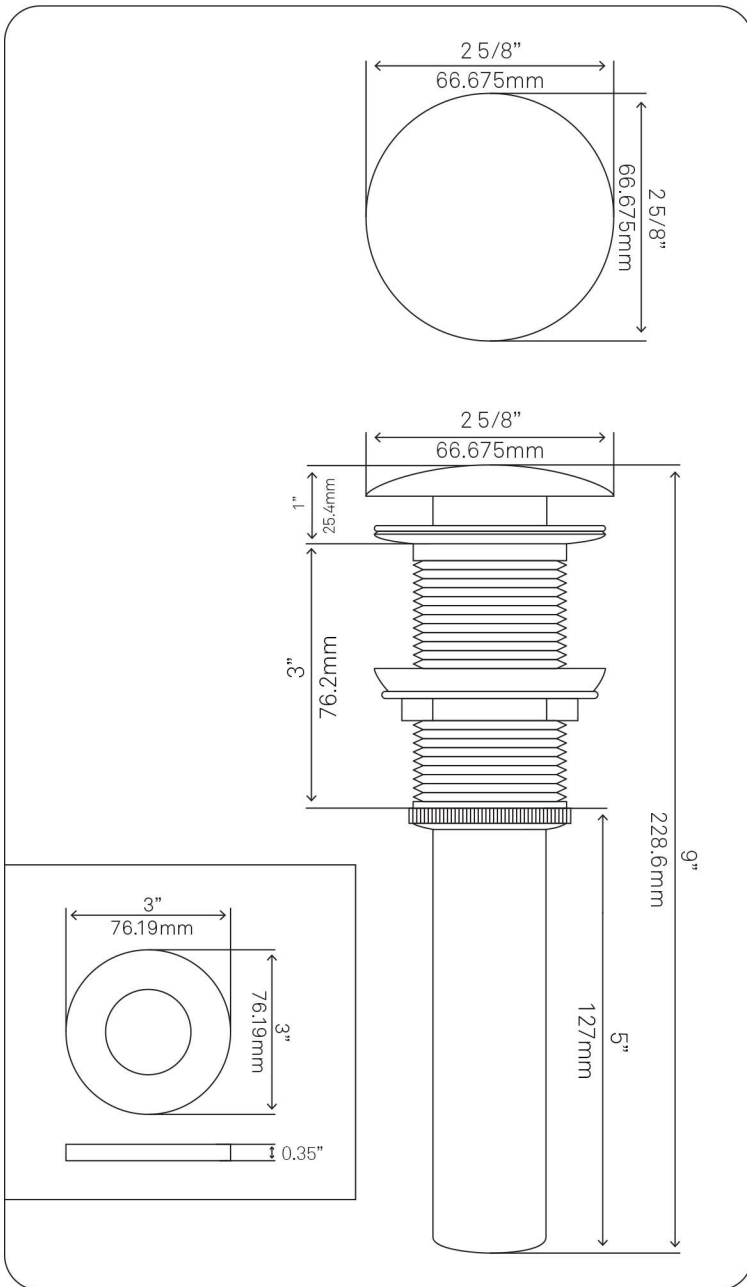

NOTES

Novatto reserves the right (1) to make changes in specifications and materials, and (2) to change or discontinue models, both without notice or obligation. Dimensions are for reference only, see www.NovattoInc.com for finish options and product availability.

Novatto Inc
TOLL FREE 844.404.4242
www.NovattoInc.com